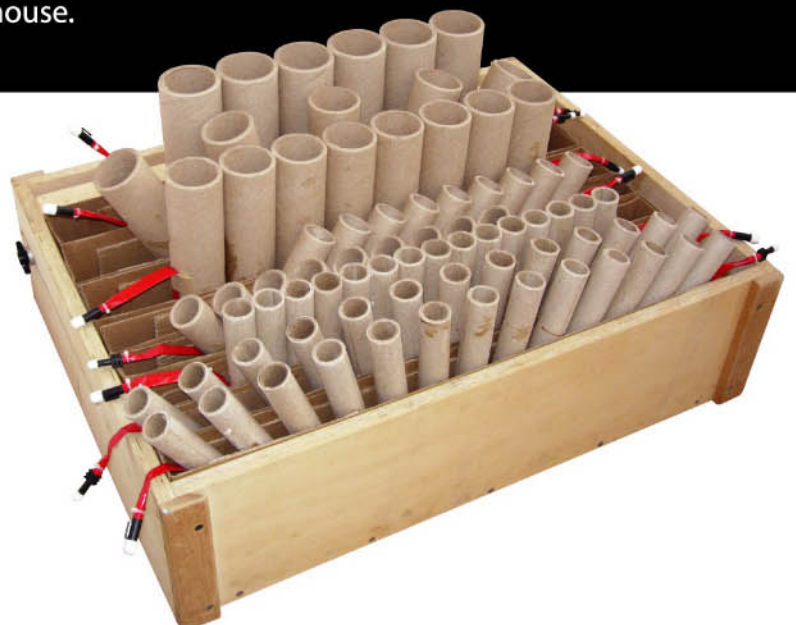

D. Modular Cakes

Without a doubt the most innovative concept to come along in years to the pyrotechnic industry, the Vulcan Modular Cake offers the ultimate in show flexibility for low level aerial frontal effects and precise timing in tightly choreographed musical shows. Now at last, show designers can realize the full potential of their computer driven firing systems with a product that eliminates the timing inconsistency found in normal display cakes. Best of all, you as the designer have the ability for the first time to exactly structure the cake to each and every show situation without having to stock hundreds of different cakes in your warehouse.