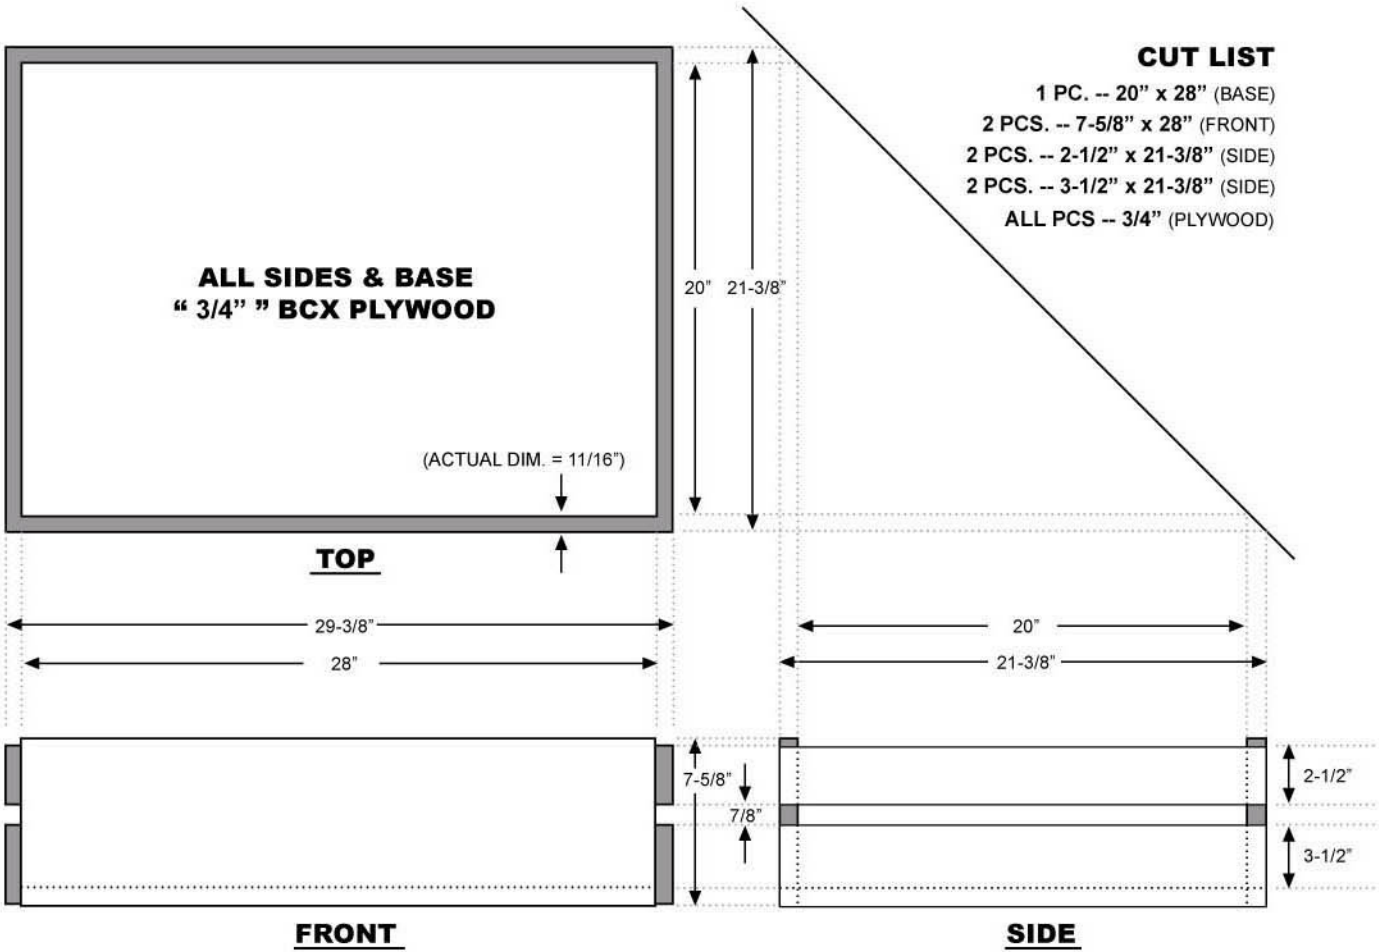

ANGLE WIPE / STRAIGHT WIPE - 12M (40 feet) to 15M (50 feet) APART.

FAN WIPE / CURTAIN / ALL TOGETHER - 23M (75 feet) to 30M (100 feet) APART.

SHOGUN MODULAR CAKE HOLDING BOX

SHOGUN HOLDING BOX SLIDING PANEL