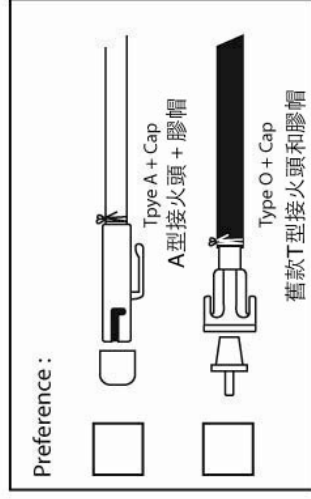

IF YOU TICKED HERE,
GO TO STEP 4

OR

Plastic plug for direct insertion of igniter
(Advantage: instantaneous ignition)
用點火底塞

IF YOU TICKED HERE,
SKIP STEP 4 AND
GO TO STEP 5

STEP 4

開端做法

EMATCH OPTIONS

TICK ONE: