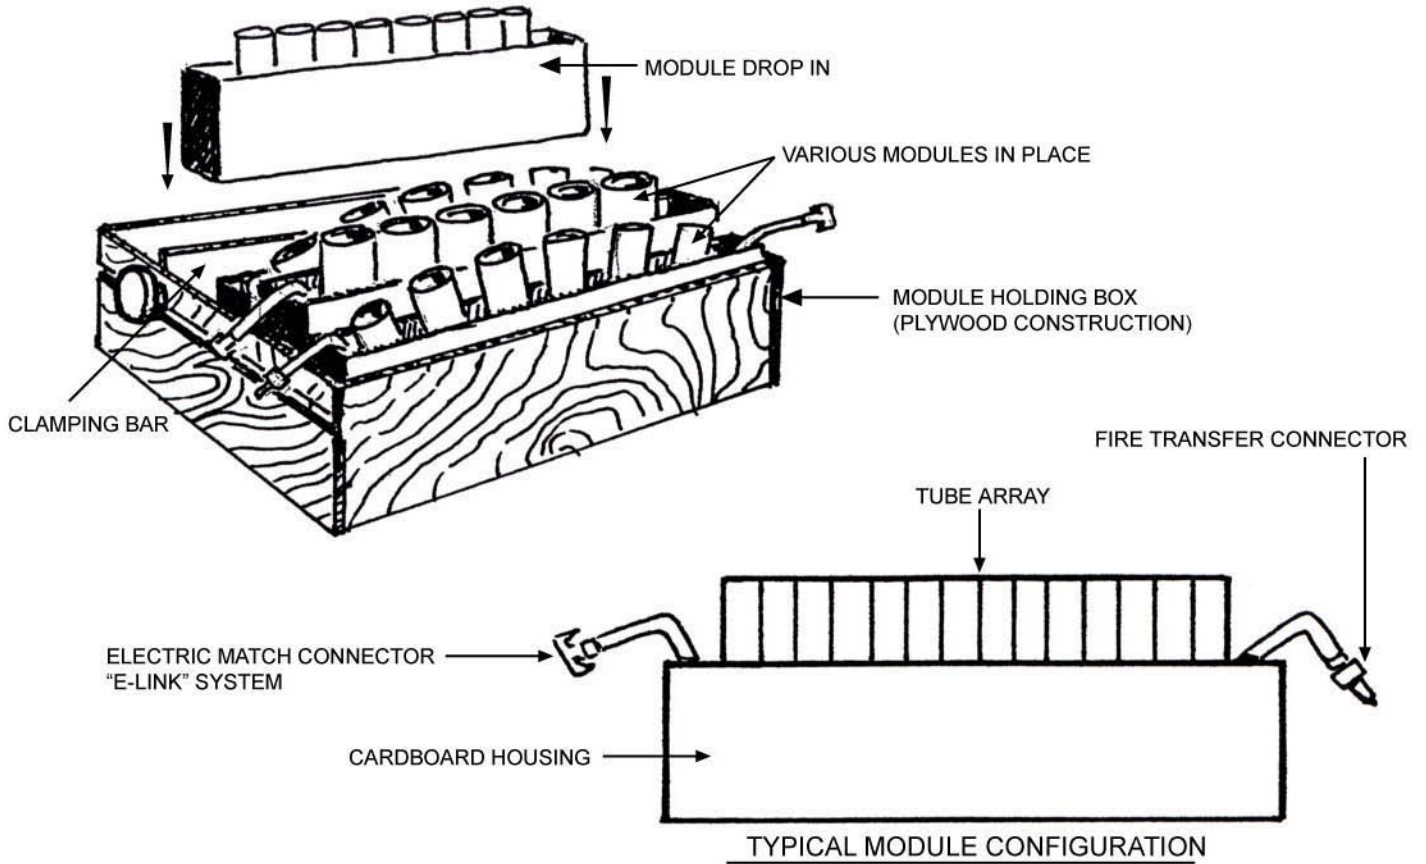

★ SHOGUN MODULAR CAKE ★