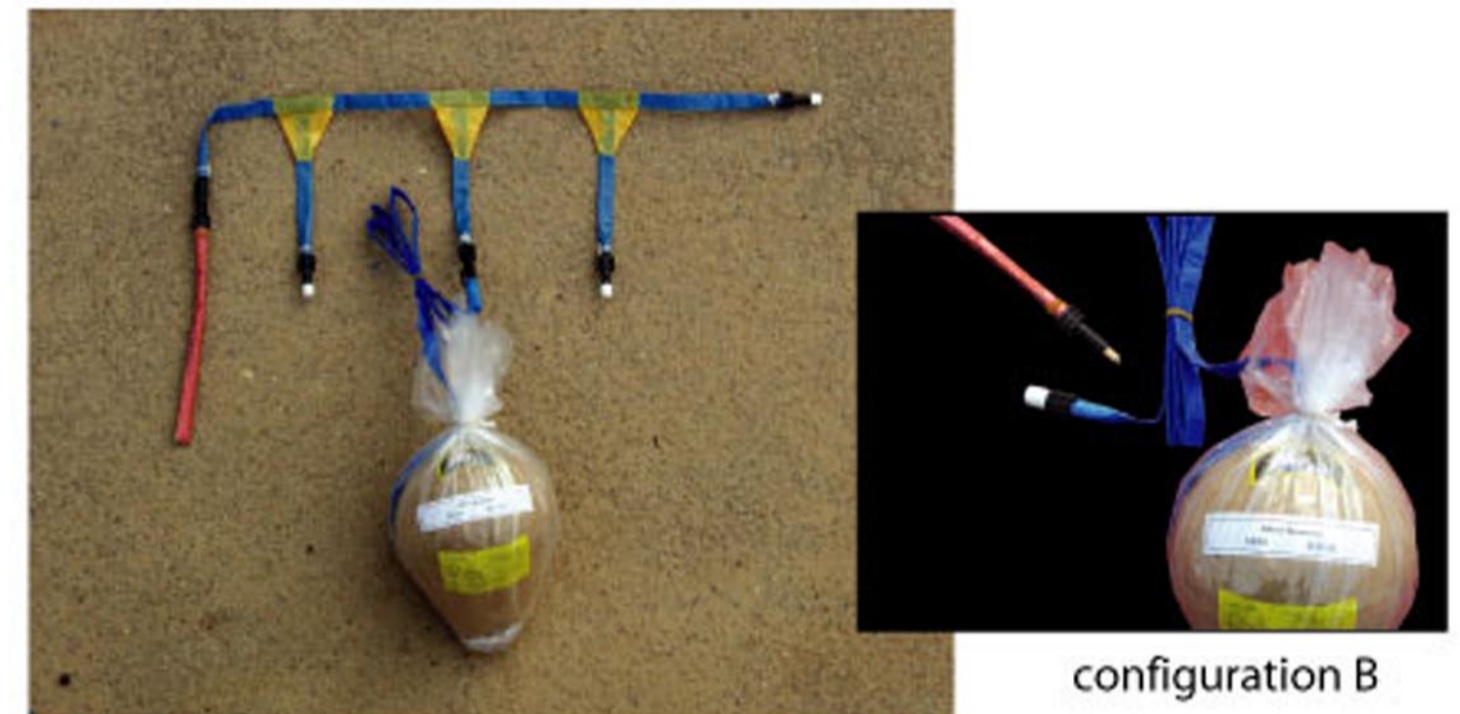

E-Link® FLIGHT CHAIN STYLE B