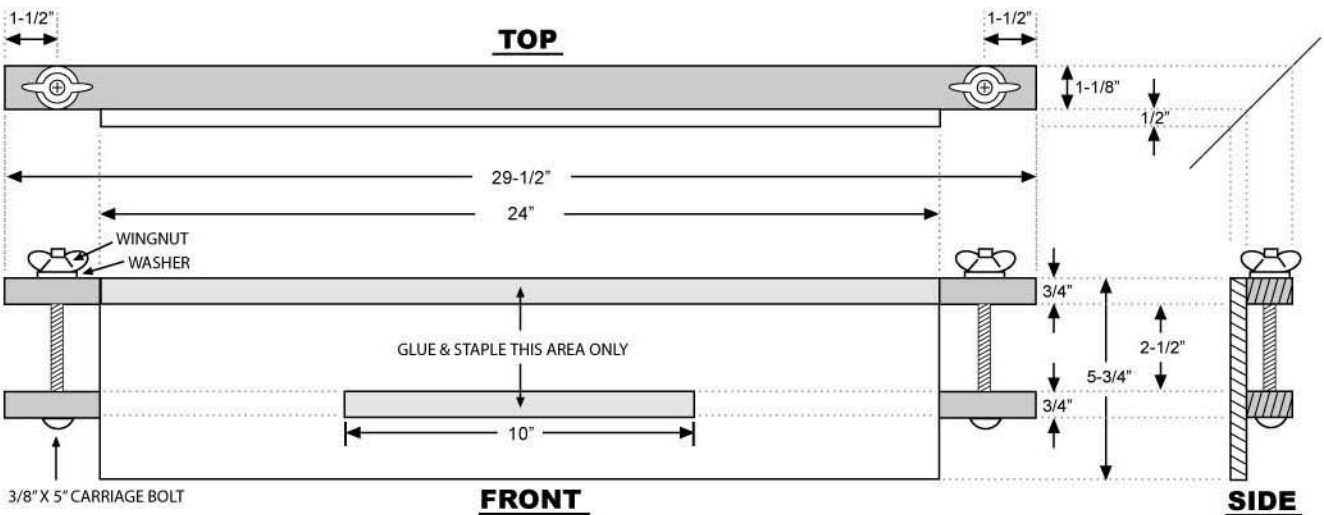

ANGLE WIPE / STRAIGHT WIPE - 12M (40 feet) to 15M (50 feet) APART.

FAN WIPE / CURTAIN / ALL TOGETHER - 23M (75 feet) to 30M (100 feet) APART.

SHOGUN MODULAR CAKE HOLDING BOX

SHOGUN HOLDING BOX SLIDING PANEL