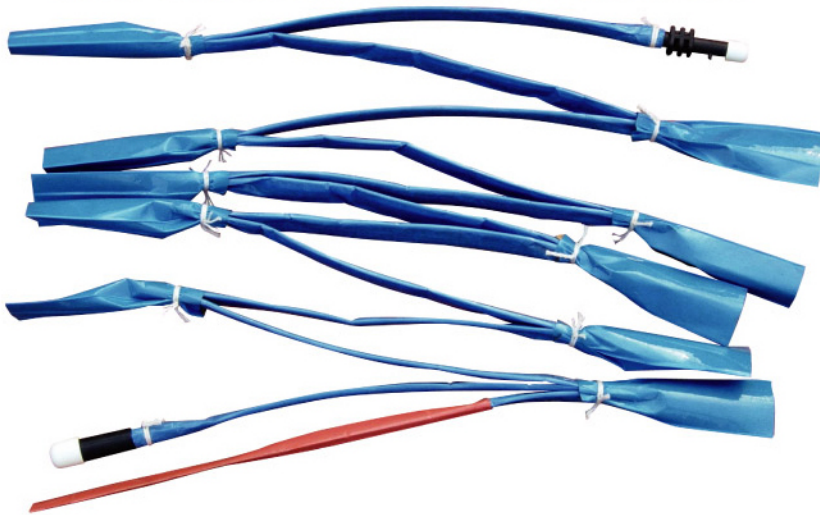

Flight Chain with Delay Time Fuses Installed

For ordering information in this catalog, please refer to Vulcan Brand Display Products, section N, Fuse and Electric Match Connectors

FINALE CHAINS

Available in two varieties; Traditional and Instantaneous

Setting up show finales has never been easier. Our chains are equipped with a manual fire Black Match Fuse with Safety Cap and our E-Link Electric Match Connector at the beginning of the chain. At the tail end of the chain is our new twist lock Fire Transfer Connector. Now instead of struggling with tape and paper buckets, Finale Chains can be connected and disconnected in seconds without the use of tools, tape or string.

Chains can be supplied with or without shells attached.

TRADITIONAL FINALE CHAINS

Tied the traditional way with string and buckets at all connection points, this chain provides perfect pacing and the timing needed for most show situations. Electric matches are safely inserted in seconds and our Fire Transfer Connector makes connecting multiple chains together fast, easy, and reliable.