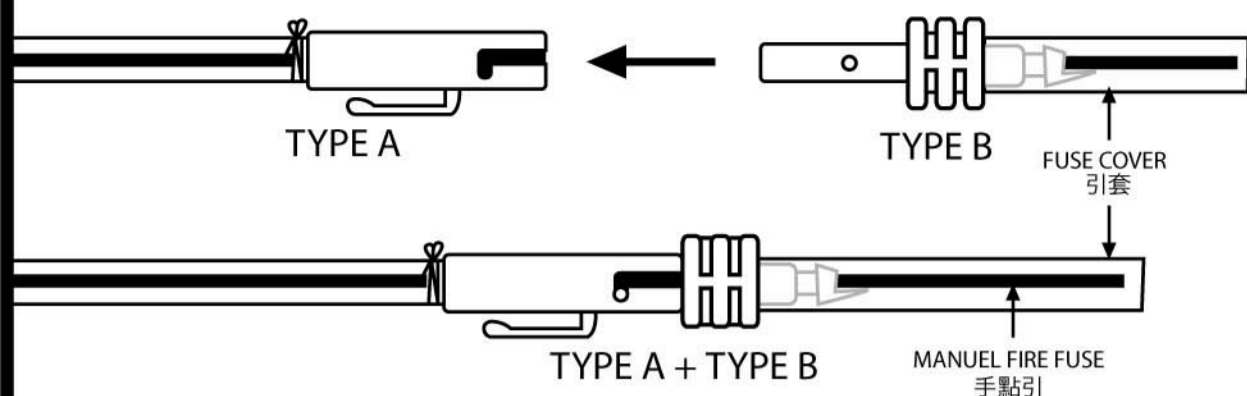

VARIOUS TYPES OF E-MATCH CONNECTOR OPTIONS

TYPE A + TYPE B WITH MANUAL FIRE.

GENERAL FUSE CONSTRUCTION ON CAKES / SHELLS. (IF NOT SPECIFIED)

A 加 B 形連手點引的結構, 一般適合於盆花及禮花彈(如沒有特別要求)