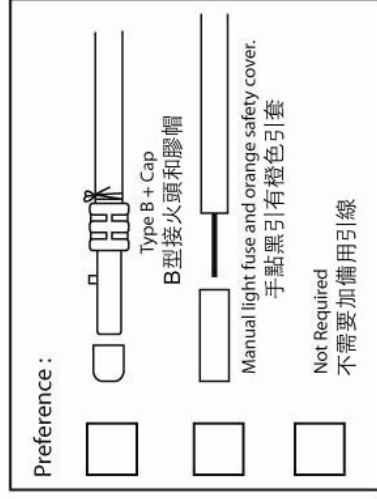

OPTIONAL TAIL END FUSE

TICK ONE: