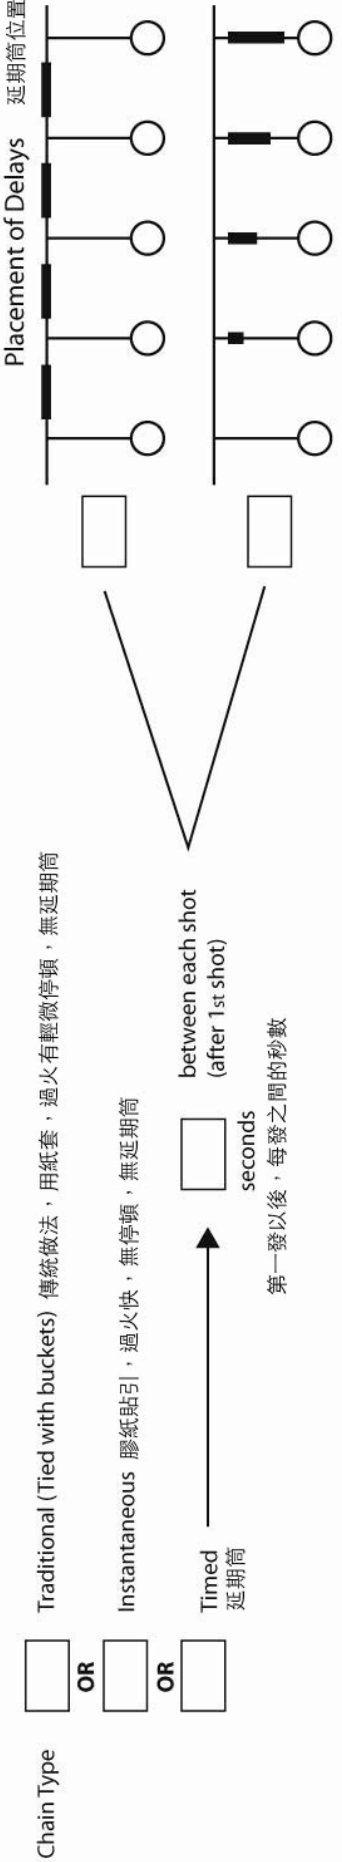

SHELL FUSE CHAIN PREFERENCE

ITEM NUMBER _____ ITEM NAME _____ CUSTOMER _____ DATE _____

Shell Size 彈規格 Shells Per Chain 每串彈的個數 Case Pack 含量

Please fill in number or mark "✓" in the appropriate box. More than one box may be filled in depending on requirements.

I. FIRING OPTIONS 開端做法

Preference:

☐ Type A + Cap with separate manual light fuse and orange safety cover. A型接火膠頭和膠帽，和手點黑引有橙色引套

☐ Type A + Cap A型接火膠頭和膠帽

☐ Type A with plug in manual light fuse and orange safety cover. A型接火膠頭套B型接火膠頭，和手點黑引有橙色引套

☐ Manual Light Fuse with Orange Safety Cap 手點黑引有橙色引套

☐ Custom - (Fill in Requirements)

REMARKS: _____