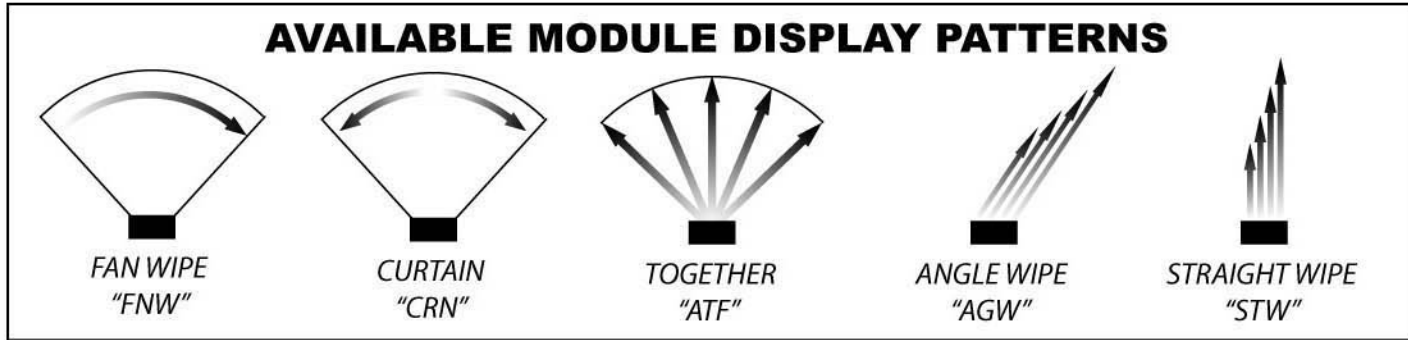

MULTIPLE MODULAR CAKES DEPLOYED IN A FRONTAL ARRAY ARE PERFECT FOR SHOWS REQUIRING PRECISE TIMING, SYNCHRONIZED EFFECTS AND SYMETRICAL PATTERNS.