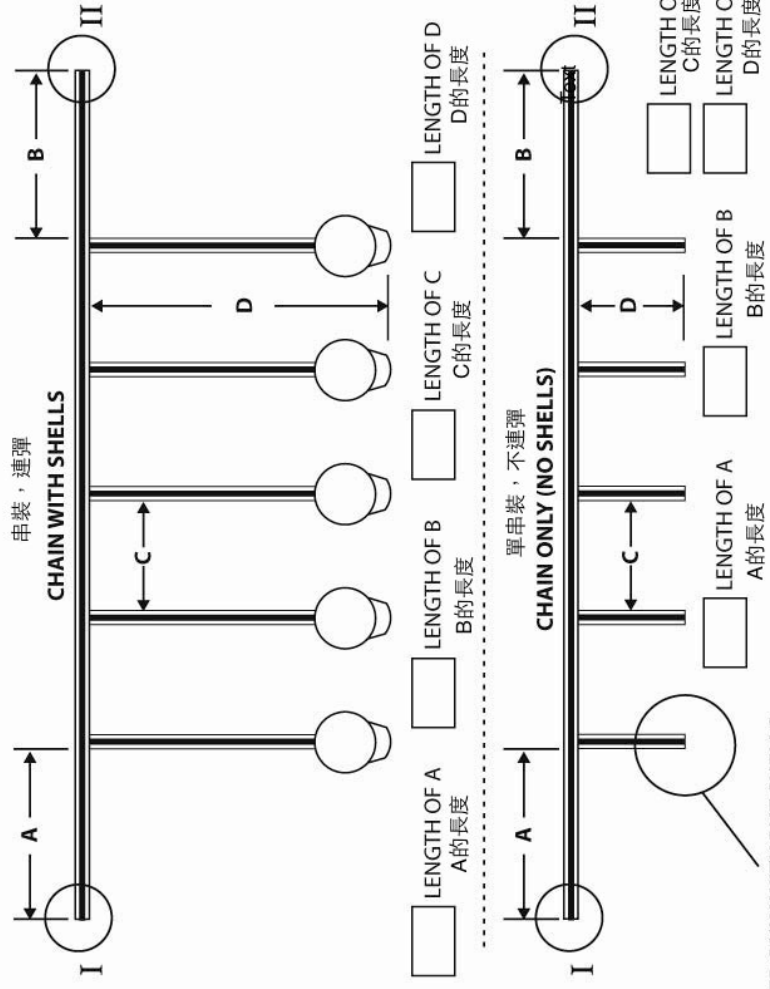

II. TAIL END OPTIONS 尾端做法

Preference:

☐ Type B + Cap B型接火膠頭，和膠帽

☐ Traditional Tied Paper Bucket 傳統做法，用紙套

☐ Type B + Cap with backup manual light fuse and orange safety cover. B型接火膠頭和膠帽，和手點黑引有橙色引套

☐ With delay - Seconds 加延期引，後加B型接火膠頭和膠帽

☐ No Tail required 什麼都不用加

☐ Custom - (Fill in Requirements)

REMARKS: _____

FOR CHAIN ORDER ONLY WITHOUT SHELLS

☐ Bucket on each end 尾端加紙套 **OR** ☐ E-match connector on each end (Type B + Cap) 尾端加B型接火膠頭和腳帽 **OR** ☐ No Bucket or Connector needed 什麼都不用加 **OTHER REMARKS** _____