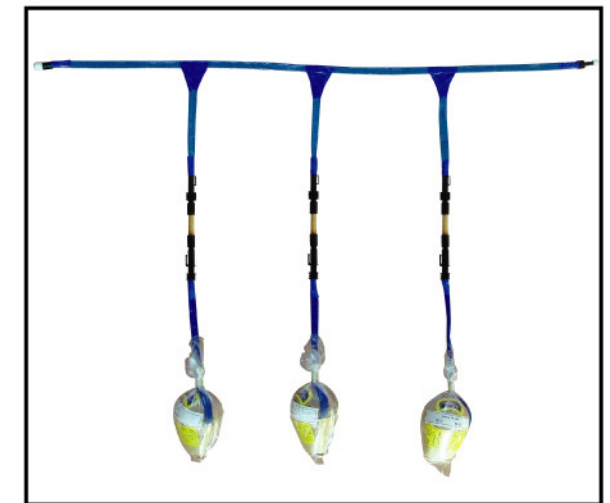

Flight Chain, style A

For use with E-Link. Configuration A style Shells

Flight Chain, style B

For use with E-Link. Configuration B style Shells

Delay Time Fuse

New! - Delay time fuses from 2 to 20 seconds in 1 second intervals.
Can be added to flight chains or between finale chains with a twist lock connection.